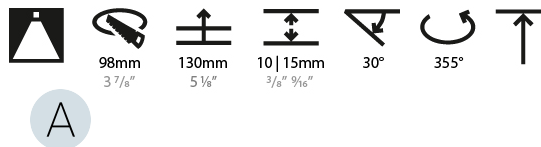

GENERAL

Series: Bioniq
Subseries: Bioniq Square Pinhole
Brand: Prolicht
Division: Architectural
Mounting Type: Recessed
Mounting Location: Ceiling
Subcategory: Downlight

PHYSICAL

Shape: Square
Length (mm): 107
Length (in): 4 ³/₁₆"
Width (mm): 107
Width (in): 4 ³/₁₆"
Depth (mm): 112
Depth (in): 4 ⁷/₁₆"
Ceiling Thickness (mm): 10 / 12.5 / 15
Ceiling Thickness (in): 3/8 or 1/2 or 9/16
Min. Recessing Depth (mm): 130
Min. Recessing Depth (in): 5 ¹/₈"
Light Distribution: Adjustable / Downlight
Weight (kg): 0.463
Weight (lbs): 1.02
Fixture Finish: SSR / BKV / CWI / CRY / HAB / LAG / UFT / ITA / RUA / RUR / MIC / FTG / MYG / TWT / LOD / PUS / FRO / FUP / KIA / POP / BLS / SPG / MEY / GOH / GUM / CHC / COM / ABZ / JAG / OBR / MOS / ROR
Fixture Material: Aluminum Die Cast
Cut-out Measurements: 98mm / 3 7/8"

ELECTRICAL

Lamp Type: LED (Zhaga Standard)
Total Output Wattage (W): 15
Dimming: Dali Dimming
Driver Included: No
Driver Location: Recessed Housing
Driver Type: Constant Current - 120Vac
Housing: See components
Input Voltage (V): 120
Constant Current (MA): 350

LED

Number of LEDs: 1
Color Temperature (°K): Warm Dim
Max. Delivered Lumen (lm): 760
Nominal Lumen (lm): 1140
CRI: >90 CRI
Lamp Life (hrs): 50000

OPTICAL

Reflector°: 20 / 40 / 60
Adjustability: Rotational 355°; Tilt 30°

RATINGS AND CERTIFICATIONS

Certified By: Certified for North American Standards
IP rating: IP20