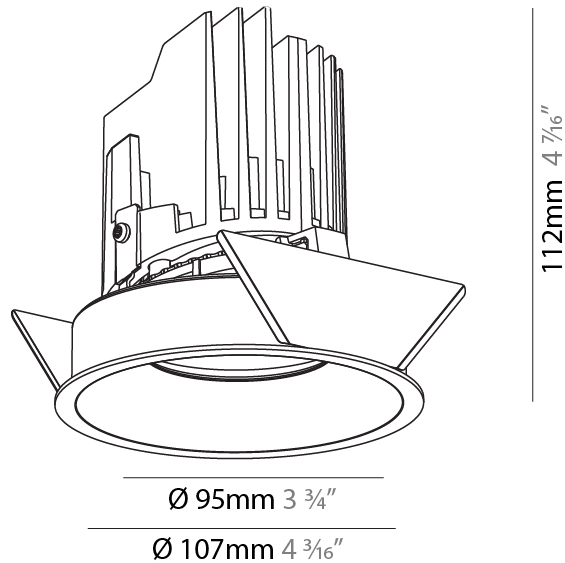

GENERAL

Series: Bioniq
Subseries: Bioniq Round Semi Adjustable
Brand: Prolicht
Division: Architectural
Mounting Type: Recessed
Mounting Location: Ceiling
Subcategory: Downlight

PHYSICAL

Shape: Round
Diameter (mm): 107
Diameter (in): 4 3/16
Height (mm): 112
Height (in): 4 7/16
Ceiling Thickness (mm): 10 / 12.5 / 15
Ceiling Thickness (in): 3/8 or 1/2 or 9/16
Min. Recessing Depth (mm): 130
Min. Recessing Depth (in): 5 1/8
Light Distribution: Adjustable / Downlight
Weight (kg): 0.435
Weight (lbs): 0.96
Fixture Finish: SSR / BKV / CWI / CRY / HAB / LAG / UFT / ITA / RUA / RUR / MIC / FTG / MYG / TWT / LOD / PUS / FRO / FUP / KIA / POP / BLS / SPG / MEY / GOH / GUM / CHC / COM / ABZ / JAG / OBR / MOS / ROR
Fixture Material: Aluminum Die Cast
Cut-out Measurements: 98mm / 3 7/8"

ELECTRICAL

Lamp Type: LED (Zhaga Standard)
Total Output Wattage (W): 15
Dimming: Dali Dimming
Driver Included: No
Driver Location: Recessed Housing
Driver Type: Constant Current - 120Vac
Housing: See components
Input Voltage (V): 120
Constant Current (MA): 350

LED

Number of LEDs: 1
Color Temperature (°K): Warm Dim
Max. Delivered Lumen (lm): 760
Nominal Lumen (lm): 1140
CRI: >90 CRI
Lamp Life (hrs): 50000

OPTICAL

Reflector: 20 / 40 / 60
Adjustability: Rotational 355°, Tilt 10°

RATINGS AND CERTIFICATIONS

Certified By: Certified for North American Standards
IP rating: IP20